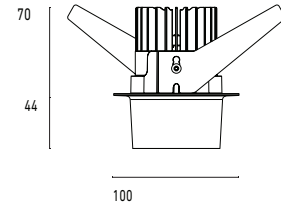

101 10 000321.013

Model

Name	Mono 100 Type 3 Recessed Downlighter
Finish	Structured White
Area	Indoor

System

Power (Luminaire)	24W
Power (System)	27W
Voltage	240V-AC
Optics	Rotationally Symmetrical Direct 15°
Colour Temperature	3000°K
Luminous Flux	1781lm
TM30	Rf95 Rg103
CRI	Ra98
Lumen Maintenance	L90 B10 50000hrs
Chromaticity	<3 McAdam Step Ellipse
Articulation	Fixed
Cut-Out	
Ingress Protection	IP44
Control Device	Remote DALI (Included)
Class	III